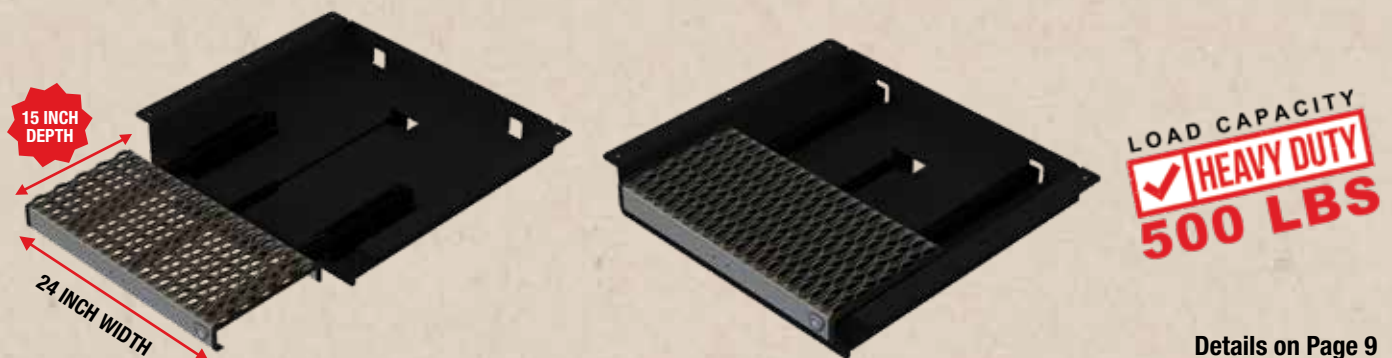

NEW 24" EXTENDED DEPLOYABLE PLATFORM