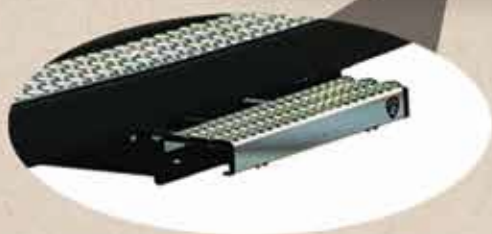

**24" DEPLOYABLE
WORK TRUCK STEP**

**16" DEPLOYABLE
WORK TRUCK STEP**

**12" DEPLOYABLE
WORK TRUCK STEP**

FIRE/ EMERGENCY
LIMITED LIFETIME WARRANTY

■ **EMERGENCY VEHICLES**

31" DEPLOYABLE PLATFORM STEP

LIMITED LIFETIME WARRANTY