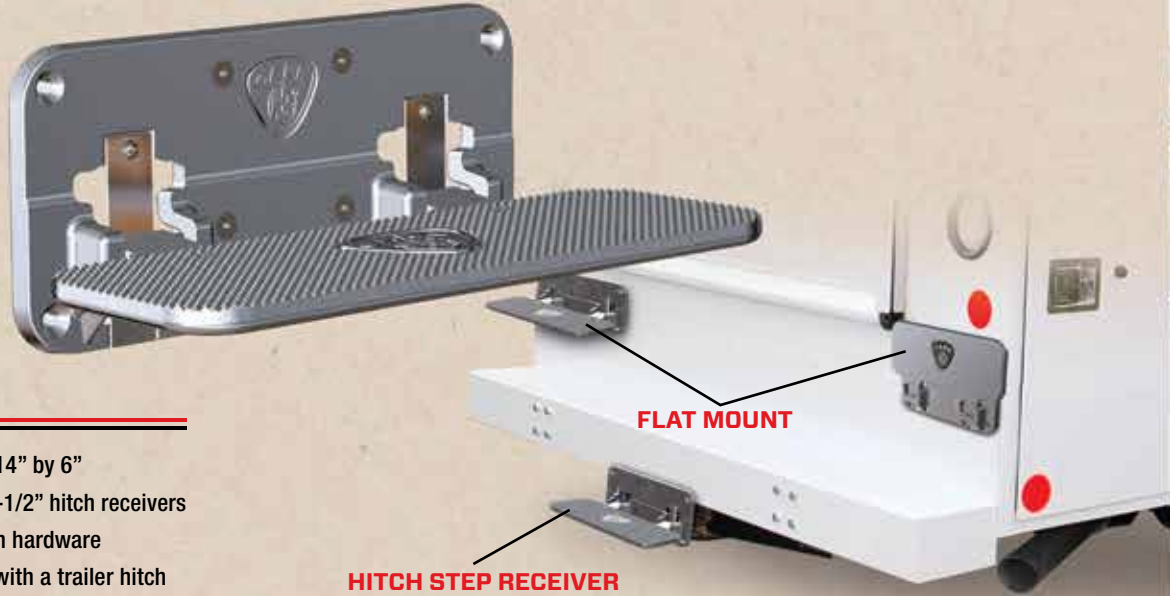

GRAPHICS FOR HD UNIVERSAL HITCH STEPS

HD UNIVERSAL HITCH STEPS APPLICATIONS (SOLD AS SINGLES)

XP3 BLACK

Universal Hitch Step - Blank	183012
Universal Hitch Step - USA	183022
Universal Hitch Step - American Flag	183032
Universal Hitch Step - Horse	183042
Universal Hitch Step - MY TOY	183052
Universal Hitch Step - CARR logo	183062
Universal Hitch Step - Checkered Flags	183082
Universal Hitch Step - U.S. Marines	183142
Universal Hitch Step - Dirt Bike	183152
Universal Hitch Step - Quad	183162
Universal Hitch Step - Pick-up	183172
Universal Hitch Step - Jeep	183182
Universal Hitch Step - SUV	183192
Universal Hitch Step - U.S. Coast Guard	183202
Universal Hitch Step - Fire & Rescue	183212
Universal Hitch Step - Law Enforcement	183222
Universal Hitch Step - U.S. National Guard	183232
Universal Hitch Step - Reflector	183242
Universal Hitch Step - Black Out (All Black)	183252

MEGA STEP HD MEGA STEP

MEGA STEP

FEATURES

- Heavy-duty foldable steps are large—14" by 6"
- Specifically developed for all 2" and 2-1/2" hitch receivers
- Flat-mount version also available with hardware
- Safe and easy access to any vehicle with a trailer hitch
- Back plate and the deck are made out of heavy-duty aluminum alloy
- Fold down for use and then fold back up when not in use
- Has a 500 lb. weight capacity
- Simple to install and use
- Limited lifetime warranty