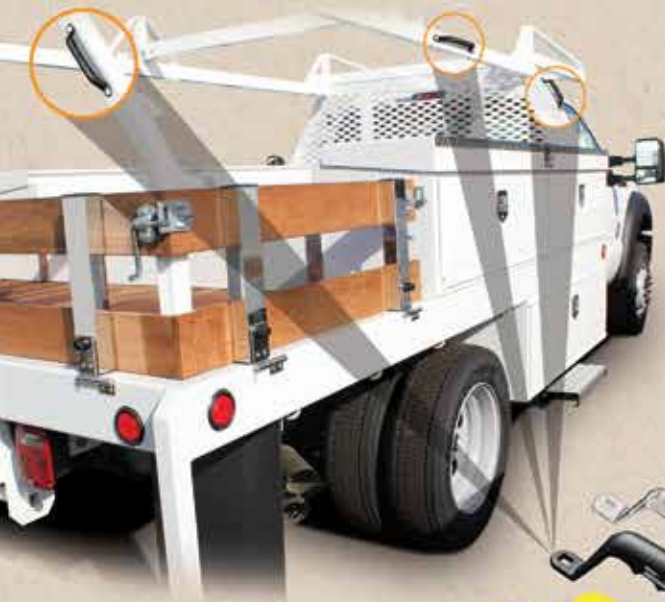

FACTORY STEP GRAB HANDLES

FACTORY STEP

FEATURES

- Safer entry and exit from your van
- 20" wide fully functional step area
- Made from heavy gauge steel, plated and powder coated for superior protection
- Exclusive perforated step area for solid footing
- Rated at 500 lb. weight capacity
- Super easy installation
- Limited lifetime warranty on materials and craftsmanship

LOAD CAPACITY
✓ HEAVY DUTY
500 LBS

FACTORY STEP APPLICATIONS

XP3 BLACK   XP7 YLW

	XP3 BLACK	XP7 YLW
'15 - '21 Ford Transit Vans (Excluding the Connect) - Pair	451001	451007
'10 - '21 Mercedes Sprinter Van - Pair	451011	451017

*NOTE: Excluding the Connect for fitment

GRAB HANDLES

FEATURES

- Easy bolt-on installation
- Cast from alloyed aluminum
- Powder coated and polished finishes
- Secure grip for added safety

20 Inch

10 Inch

GRAB HANDLE APPLICATIONS	XM3 POLISHED	XP3 BLACK	XP7 YLW
Grab Handle 10"	200032	200031	200037
Grab Handle 20"	200042	200041	200047