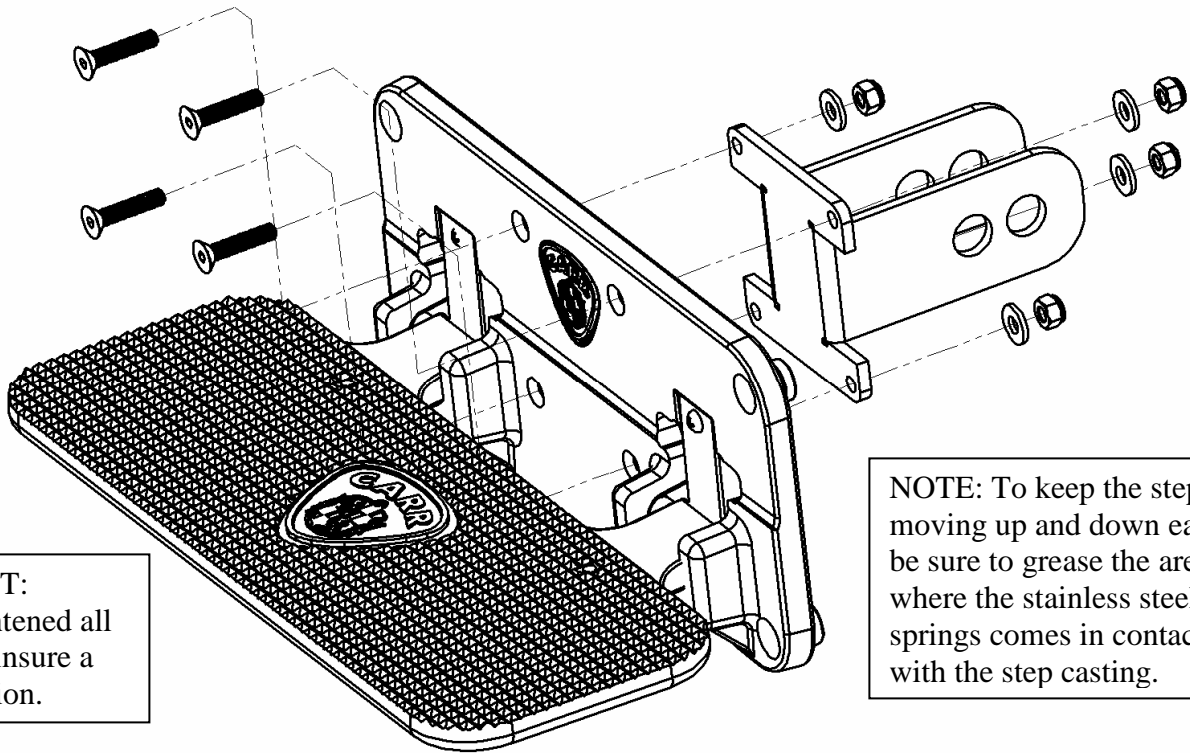

CARR MEGA HITCH STEP INSTALLATION INSTRUCTIONS

Part No. 190011

WARNINGS!

- NEVER USE THE MEGA HITCH STEP WITHOUT FIRST SECURING IT TO THE HITCH RECEIVER WITH A RETAINING PIN.
- The manufacturer and distributor of this product are in no way responsible for the consumer's failure to adhere to the warnings and directions of these instructions in the event of damage to the consumer's vehicle, other properties and or personal injury.

IMPORTANT:
Securely tightened all hardware to insure a safe installation.

NOTE: To keep the step moving up and down easily, be sure to grease the area where the stainless steel springs comes in contact with the step casting.