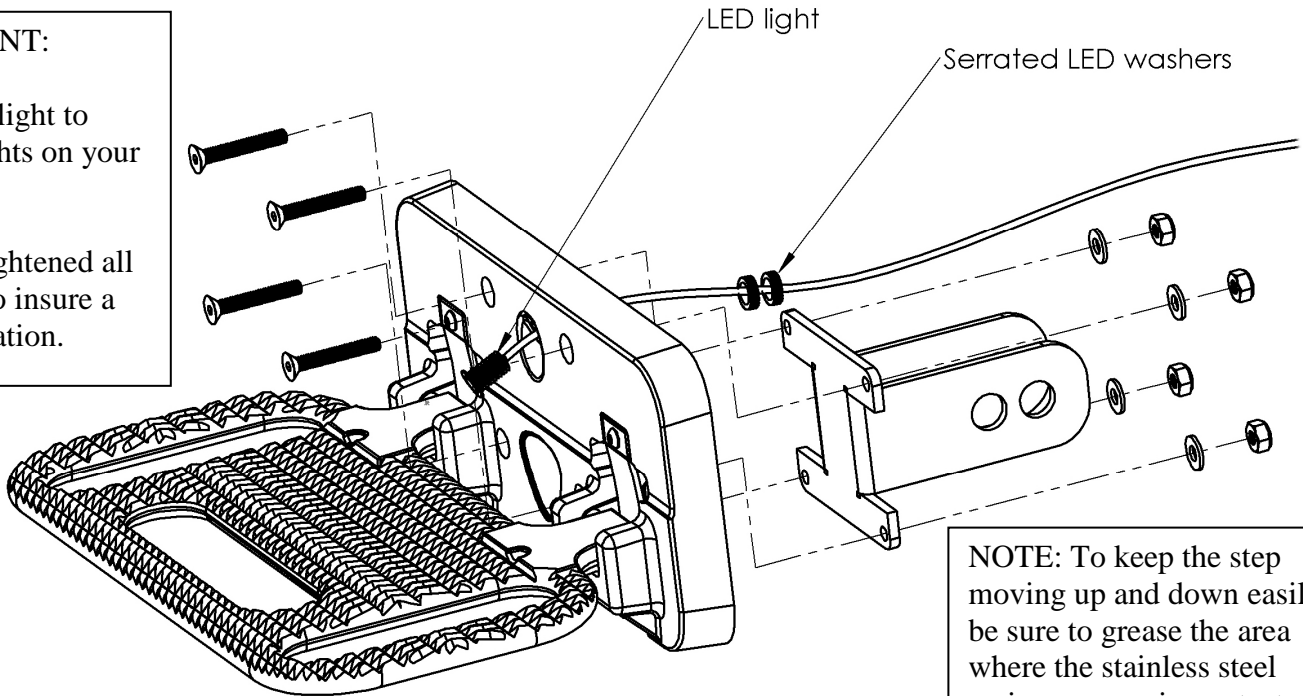

CARR MEGA HITCH STEP INSTALLATION INSTRUCTIONS

Part No. 193011/193012/193017

WARNINGS!

- NEVER USE THE MEGA HITCH STEP WITHOUT FIRST SECURING IT TO THE HITCH RECEIVER WITH A RETAINING PIN.
- The manufacturer and distributor of this product are in no way responsible for the consumer's failure to adhere to the warnings and directions of these instructions in the event of damage to the consumer's vehicle, other properties and or personal injury.

IMPORTANT:

Wire LED light to running lights on your vehicle.

Securely tightened all hardware to insure a safe installation.

NOTE: To keep the step moving up and down easily, be sure to grease the area where the stainless steel springs comes in contact with the step casting.