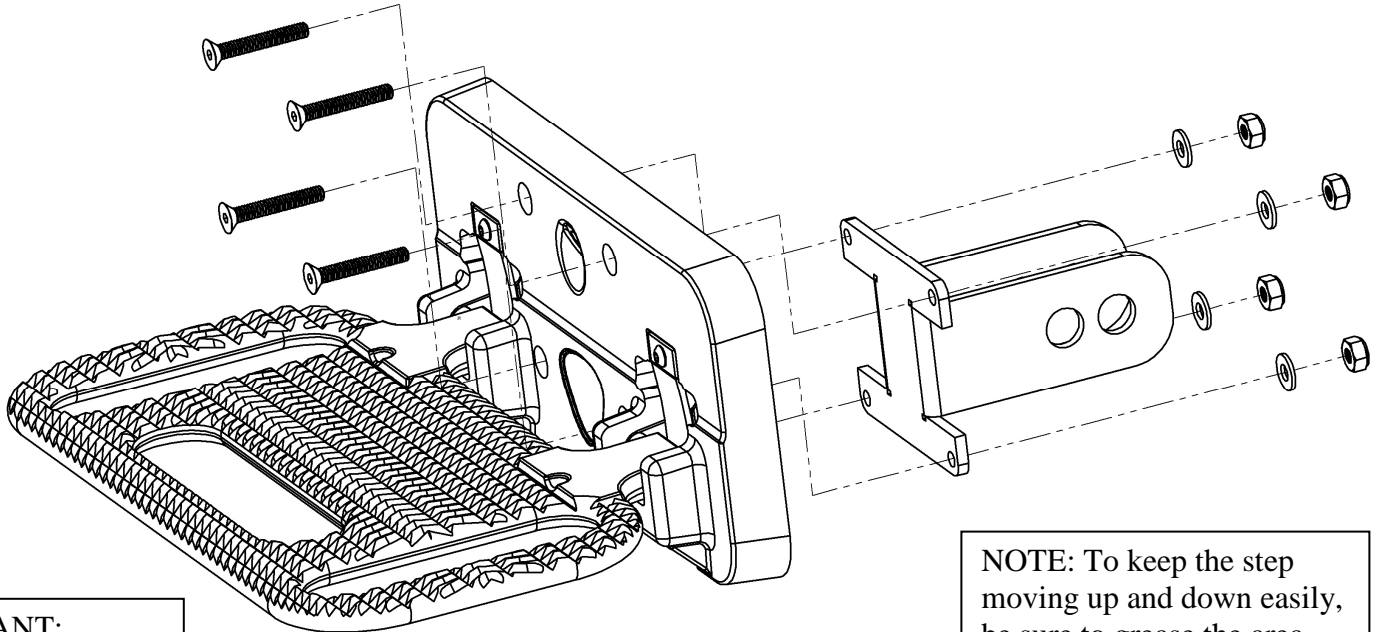

CARR MEGA HITCH STEP INSTALLATION INSTRUCTIONS

Part No. 194011/194012/194017

WARNINGS!

- NEVER USE THE MEGA HITCH STEP WITHOUT FIRST SECURING IT TO THE HITCH RECEIVER WITH A RETAINING PIN.
- The manufacturer and distributor of this product are in no way responsible for the consumer's failure to adhere to the warnings and directions of these instructions in the event of damage to the consumer's vehicle, other properties and or personal injury.

IMPORTANT:
Securely tightened all hardware to insure a safe installation.

NOTE: To keep the step moving up and down easily, be sure to grease the area where the stainless steel springs comes in contact with the step casting.